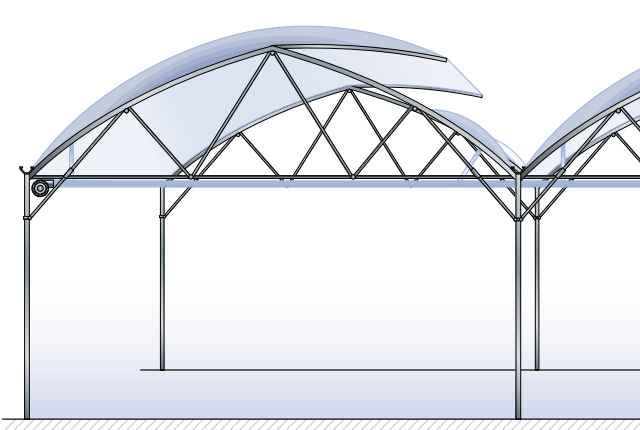

DOUBLE INFLATED FILM

COME INTO THE WORLD OF
RICHEL'S MULTISPAN GREENHOUSES

Choosing a RICHEL multispans greenhouse means not only benefiting from the latest technology, but also from the expertise of the top European manufacturer and inventor of the double inflated plastic covered greenhouse:

- Integrated research department.
- A manufacturing capacity in excess of 250 ha/year.
- Full range of equipment.
- Erection teams dispatched worldwide.

Technology developments (international patents) and the constant need for innovation and quality characterise the designs of the RICHEL range.

RICHEL's multispans greenhouses are available in an extensive range from 6.40 m to 12.80 m in width, with 20%, 35%, 40% and 50% vents.

All our greenhouses maximise the factors required for successful crops: ventilation, volume, space, light, structural strength, adaptability.

> RICHEL CLIPS

> The DOUBLE INFLATED FILM
is a RICHEL INVENTION

8 m XR Greenhouse