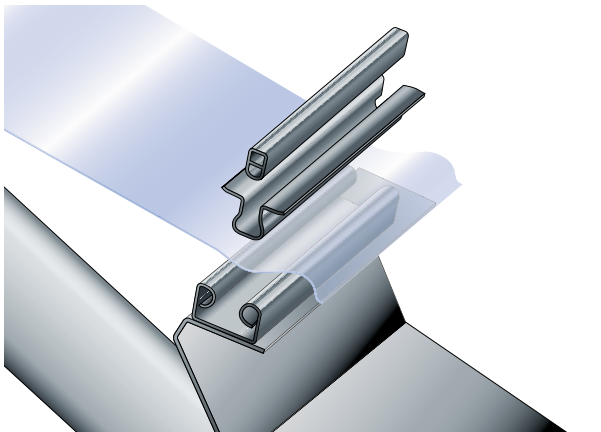

DOUBLE INFLATED FILM

COME INTO THE WORLD OF
RICHEL'S MULTISPAN GREENHOUSES

Choosing a RICHEL multispans greenhouse means not only benefiting from the latest technology, but also from the expertise of the top European manufacturer and inventor of the double inflated plastic covered greenhouse:

- Integrated research department.
- A manufacturing capacity in excess of 250 ha/year.
- Full range of equipment.
- Erection teams dispatched worldwide.

Technology developments (international patents) and the constant need for innovation and quality characterise the designs of the RICHEL range.

RICHEL's multispans greenhouses are available in an extensive range from 6.40 m to 12.80 m in width, with 20%, 35%, 40% and 50% vents.

All our greenhouses maximise the factors required for successful crops: ventilation, volume, space, light, structural strength, adaptability.

> RICHEL CLIPS

> The DOUBLE INFLATED FILM
is a RICHEL INVENTION

8 m XR Greenhouse